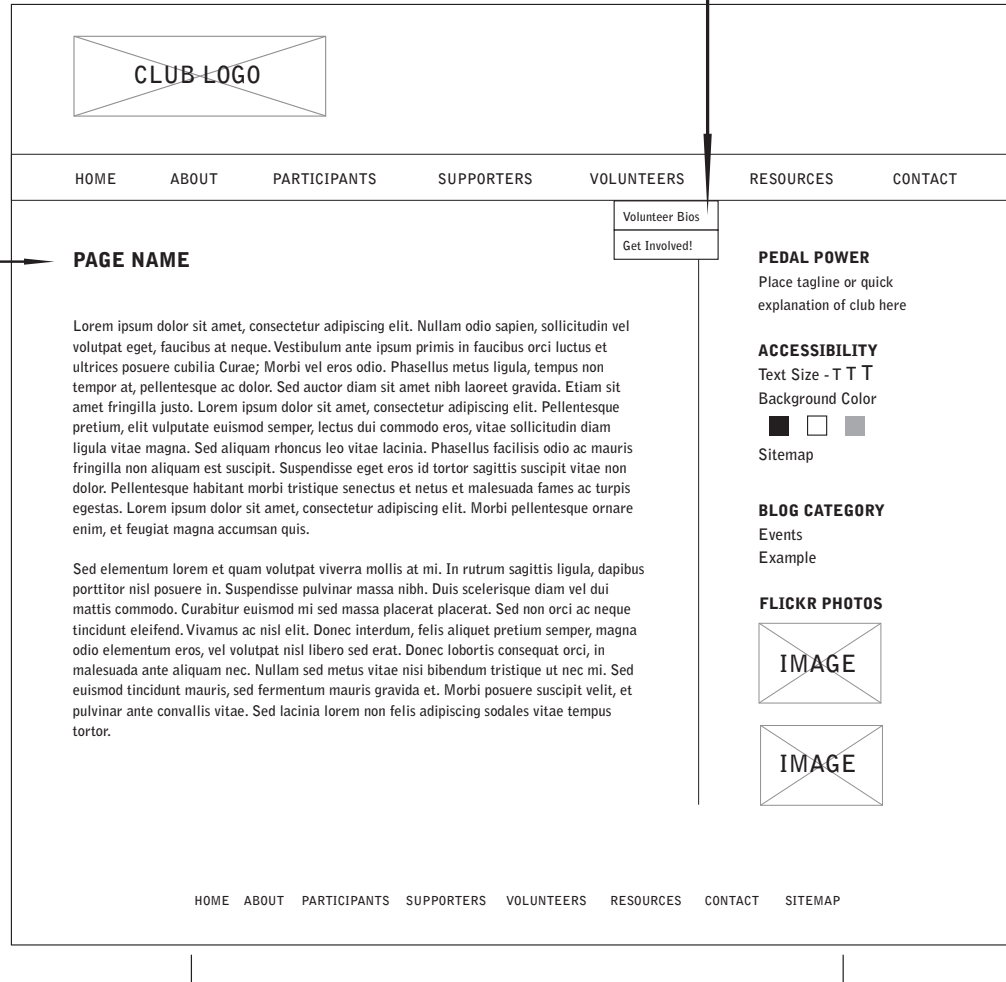

Drop Down Menu: One example of how sub-pages will be shown when user hovers over main navigation.

PAGE HEADING: Will state page the is user currently on.

CONTENT: Can be filled with text, photos and video etc.

MAIN NAVIGATION: Available on every page of website.

SIDEBAR: Available on every page of website.

FOOTER: Lower navigation so users do not have to scroll back to the top. Will be available on every page of website.